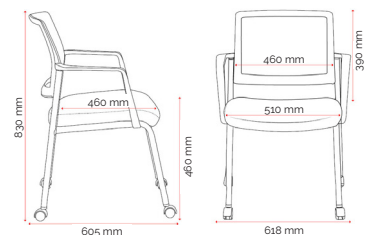

Specifications. (mm)

Overall	618w / 605d / 830h
Back	460w / 390h
Seat	510w / 460d
Seat Height	460h

Carton Dimensions.

Width	830
Height	550
Length	230
Weight	9 kg

Upholstery.

Black²
M3

Quality Assurance and Accreditations.