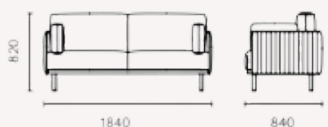

### SPECIFICATIONS

- Single Seater:

990w x 840d x 820h (Overall)  
820w x 530d (Internal Seat without side cushions)  
390h (Back height)  
410h (Seat height)

- 2.5 Seater:

1840w x 840d x 820h (Overall)  
1660w x 530d (Internal Seat without side cushions)  
390h (Back height)  
410h (Seat height)