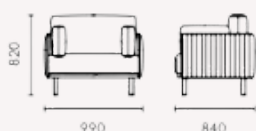

### SPECIFICATIONS

- Single Seater:

990w x 840d x 820h (Overall)  
820w x 530d (Internal Seat without side cushions)  
390h (Back height)  
410h (Seat height)

- 2.5 Seater:

1840w x 840d x 820h (Overall)  
1660w x 530d (Internal Seat without side cushions)  
390h (Back height)  
410h (Seat height)