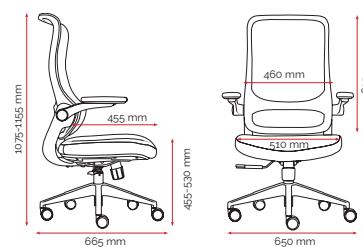

- ANSI/BIFMA X5.1-2017 General-Purpose Office Chairs

Features.

- Delivered flat packed
- Breathable mesh high back with lumbar support
- Moulded foam upholstered seat
- Gas lift seat height adjustment
- 1 lever simple mechanism
- Tilt tension adjustment
- Strong nylon 5 star base with 60mm nylon castors
- Adjustable flip up armrests

Specifications. (mm)

Overall	650w / 665d / 1075-1155h
Back	460w / 615h
Seat	510w / 455d
Seat Height	455-530h

Carton Dimensions.

Width	390
Height	650
Length	820
Weight	18.4 kg

Upholstery.

Black²
M3

Quality Assurance and Accreditations.