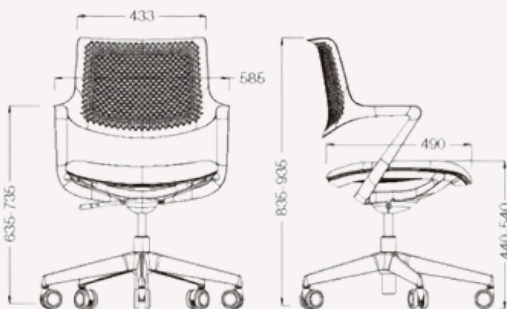

FEATURES

- Flexible intelligent back movement
- Self weight adjustment seat design
- Durable nylon base
- Armrests
- Warranty: 5 year