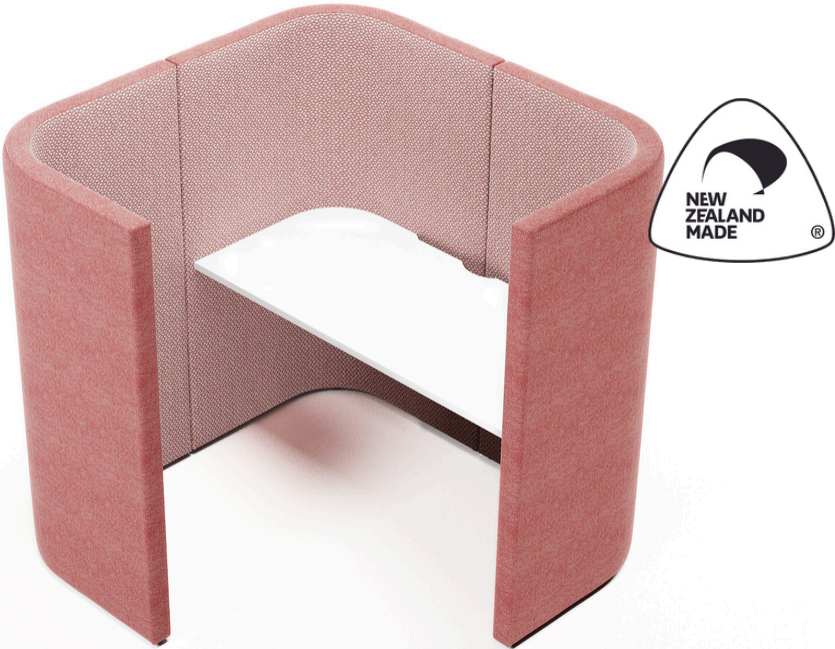

CUBE POD

The CUBE POD by Welwood can be used for numerous applications and is ideal for private break away spaces, permanent work areas, or simply to break up large office spaces. The CUBE POD comes standard with adjustable height glide feet and white Melteca desk top. New Zealand Made.

DESCRIPTION	DIMENSIONS	NOTES
Cube Pod Cube Desk	1400W x 1400D x 1350H 1400W x 700D x 1350H	<ul style="list-style-type: none">• Desk colour options available• Custom dimensions available